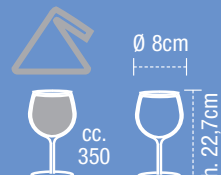

4GA16/350

calice White wine
conf. pz 6