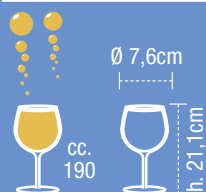

4GA09/190

4GA09/625

4GA09/415

4GA09/320

calice White Wine
conf. pz 6