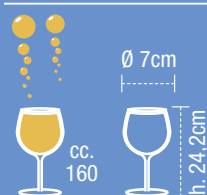

4GA16/160

calice Burgundy
conf. pz 6